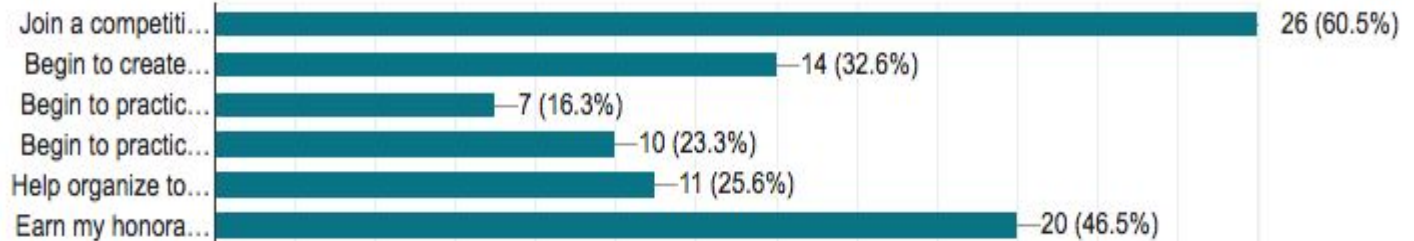

How do you want to get involved?

How do you want to get involved in the collegiate eSport scene?

43 responses

- -Competitive Team
- -Create content (stream, photography etc)
- -Shoutcast
- -Coach/Mange
- -Help organize events
- -Le Memes