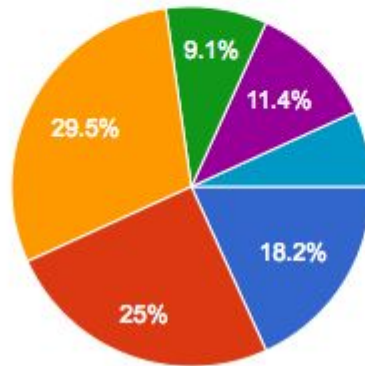

How do you want to get involved?

How much time would you say you spend playing video games/being involved in eSports (watching streams, montages on Youtube etc) | PER WEEK

44 responses

- 1-5 hrs
- 5-10 hrs
- 10-15 hrs
- 15-20 hrs
- 20-25 hrs
- 25+ you are dedicated to the craft. i salute you.